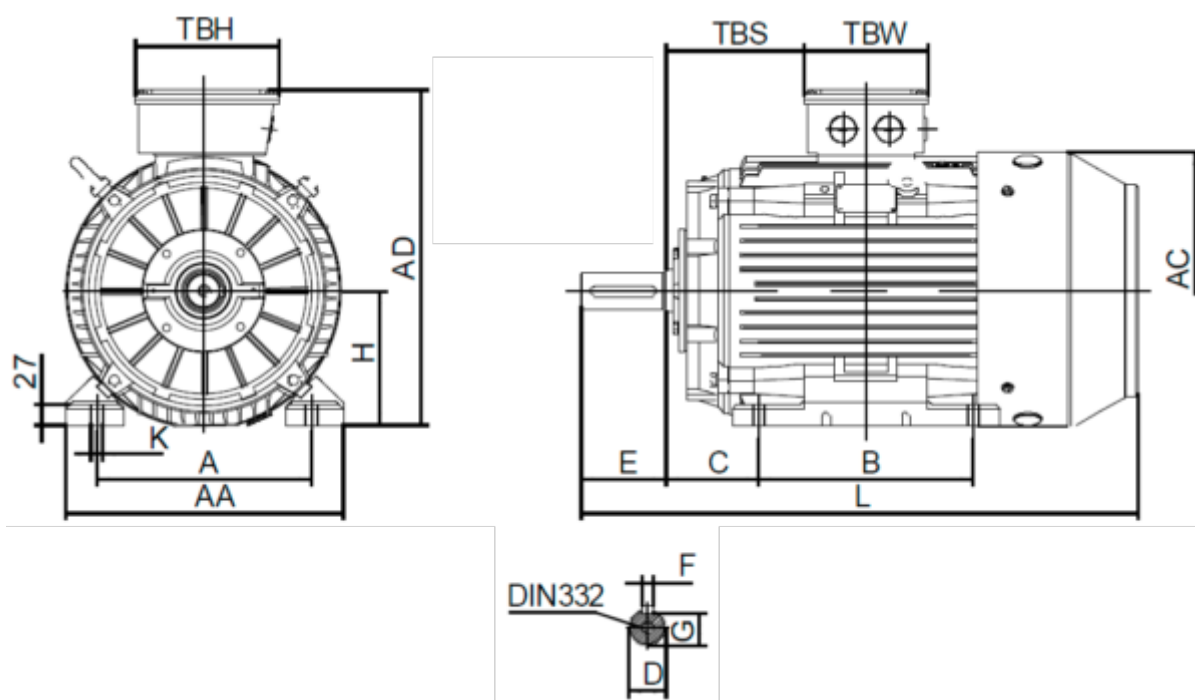

# Data Sheet

Article number: 250300300612

Description: Kleedrive T3C 132S-6 3.0KW 900 rpm  
3x230/400V 50HZ IP55 B3 Eff=85,6%

## Measures

A = 216	F = 10	TBW = 134
AA = 263	G = 33	
AC = Ø259	H = 132	
AD = 332	HD = 200	
B = 140	K = Ø12	
C = 89	L = 467	
D = Ø38	TBH = 134	
E = 80	TBS = 61.5	